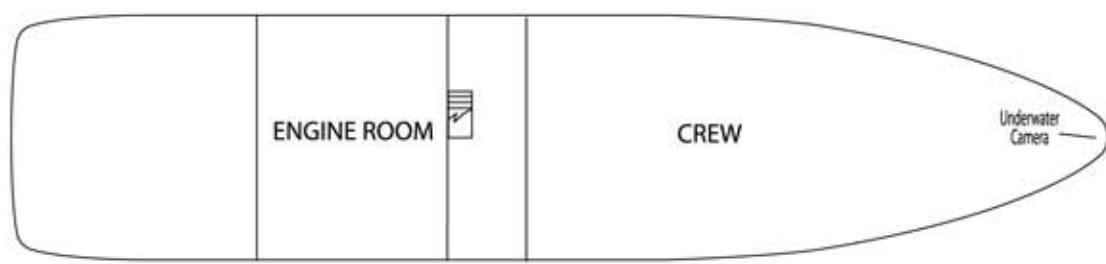

Wilderness Explorer

TRAILBLAZER	PATHFINDER	EXPLORER
-------------	------------	----------

*Trailblazer cabins 103, 104, 105, 106 are available at 150% of the double occupancy rate for single travelers. All other staterooms are available for single travelers at 175% of the double occupancy rate. Note: Cabin 205 is wheelchair accessible.