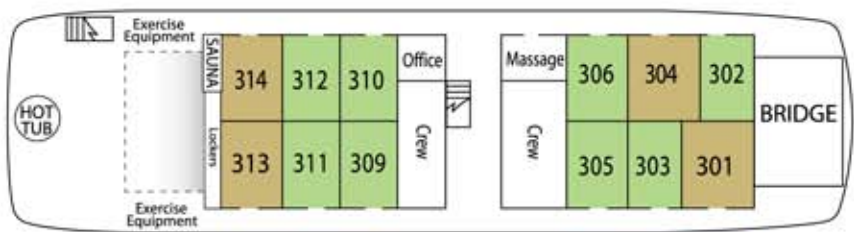

Wilderness Explorer

TRAILBLAZER	PATHFINDER	EXPLORER
-------------	------------	----------

*Trailblazer cabins 103, 104, 105, 106 are available at 150% of the double occupancy rate for single travelers. All other staterooms are available for single travelers at 175% of the double occupancy rate. Note: Cabin 205 is wheelchair accessible.