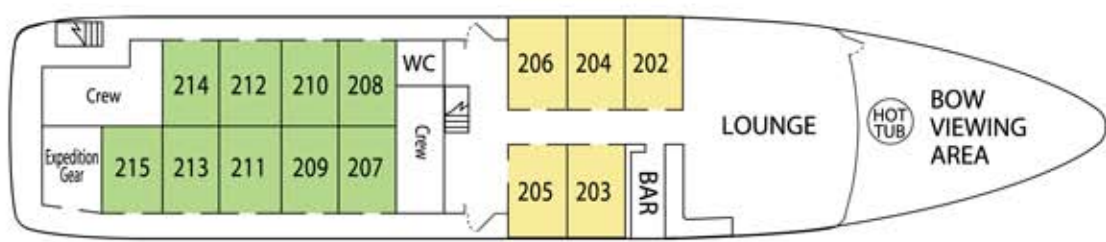

Wilderness Explorer

TRAILBLAZER	PATHFINDER	EXPLORER
-------------	------------	----------

*Trailblazer cabins 103, 104, 105, 106 are available at 150% of the double occupancy rate for single travelers. All other staterooms are available for single travelers at 175% of the double occupancy rate. Note: Cabin 205 is wheelchair accessible.