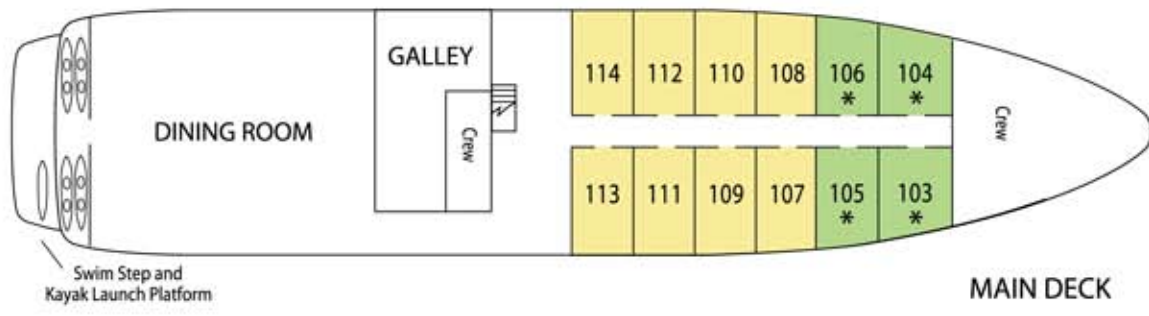

Wilderness Explorer

TRAILBLAZER	PATHFINDER	EXPLORER
-------------	------------	----------

*Trailblazer cabins 103, 104, 105, 106 are available at 150% of the double occupancy rate for single travelers. All other staterooms are available for single travelers at 175% of the double occupancy rate. Note: Cabin 205 is wheelchair accessible.