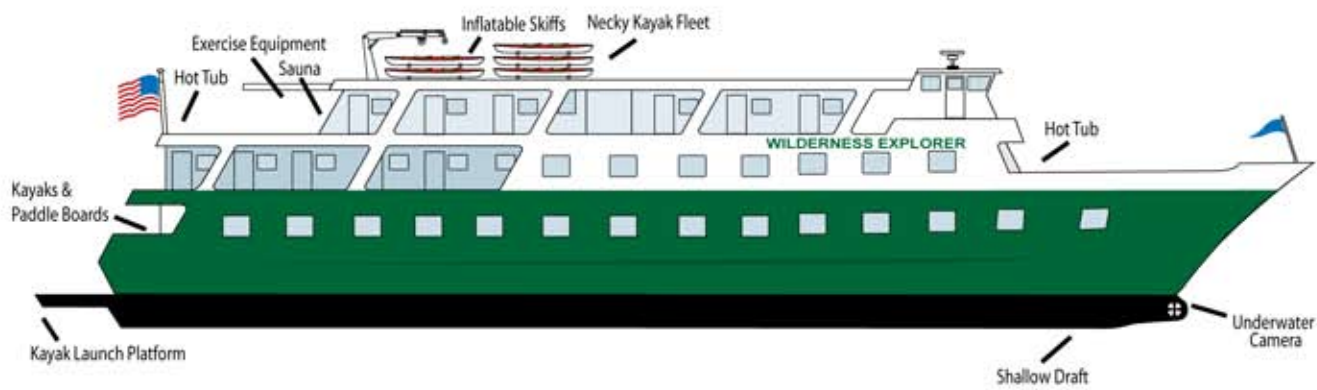

Wilderness Explorer

TRAILBLAZER	PATHFINDER	EXPLORER
-------------	------------	----------

*Trailblazer cabins 103, 104, 105, 106 are available at 150% of the double occupancy rate for single travelers. All other staterooms are available for single travelers at 175% of the double occupancy rate. Note: Cabin 205 is wheelchair accessible.