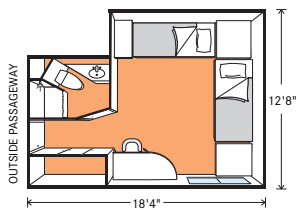

Meet the Fleet: Spirit of Yorktown

She's Roomy and Relaxing

Spirit of Yorktown

OUR BIGGEST SMALL SHIP
Measuring 257 feet long, 43 feet wide, and with a draft of just eight feet, the *Spirit of Yorktown* offers unique itineraries only U.S. flagged ships can do.

DELUXE

Deluxe staterooms feature two twin beds, in-room controlled air conditioning, writing desk, radio, locking drawer, hairdryer and one or two picture windows. Cabins 27, 28, 59 and 60 can accommodate triples.

radio, locking drawer, hairdryer and one or two picture windows. Cabins 27, 28, 59 and 60 can accommodate triples.

CATEGORY AA

AA staterooms feature two twin beds, in-room controlled air conditioning, writing desk, radio, locking drawer, hairdryer and picture window.

CATEGORY AAA

AAA staterooms feature two twin beds, in-room controlled air conditioning, writing desk, radio, locking drawer, hairdryer and picture window or portholes. Cabins 24, 25, 26, 33, 34, 35 and 36 can accommodate triples.