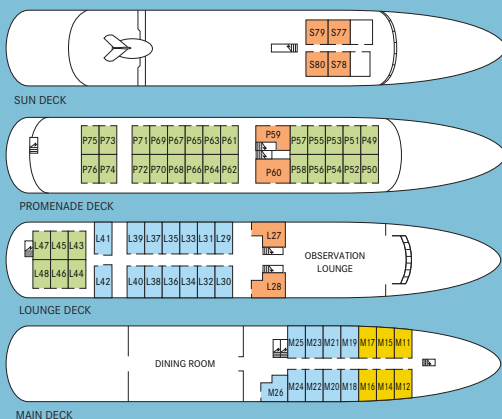

Meet the Fleet: Spirit of Yorktown

She's Roomy and Relaxing

Spirit of Yorktown

OUR BIGGEST SMALL SHIP
Measuring 257 feet long, 43 feet wide, and with a draft of just eight feet, the *Spirit of Yorktown* offers unique itineraries only U.S. flagged ships can do.

CATEGORY AAA

AAA staterooms feature two twin beds, in-room controlled air conditioning, writing desk, radio, locking drawer, hairdryer and picture window or portholes. Cabins 24, 25, 26, 33, 34, 35 and 36 can accommodate triples.

SPIRIT OF YORKTOWN

- 138 guests
- 257 feet in length
- Cruising speed of 10 knots
- Inflatable excursion craft launches
- Registered in the United States
- American crew
- Satellite phone and email capability
- Cabin proportions as illustrated are approximate
- Bed sizes vary from standard
- All cabins feature private facilities

Category AAA staterooms feature plenty of room and large view windows to see what's passing by.