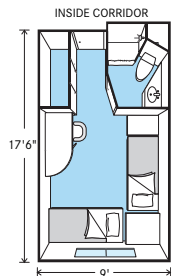

Meet the Fleet: Spirit of Yorktown

She's Roomy and Relaxing

Spirit of Yorktown

OUR BIGGEST SMALL SHIP
Measuring 257 feet long, 43 feet wide, and with a draft of just eight feet, the *Spirit of Yorktown* offers unique itineraries only U.S. flagged ships can do.

DELUXE

Deluxe staterooms feature two twin beds, in-room controlled air conditioning, writing desk, radio, locking drawer, hairdryer and one or two picture windows. Cabins 27, 28, 59 and 60 can accommodate triples.

radio, locking drawer, hairdryer and one or two picture windows. Cabins 27, 28, 59 and 60 can accommodate triples.

CATEGORY AA

AA staterooms feature two twin beds, in-room controlled air conditioning, writing desk, radio, locking drawer, hairdryer and picture window.

CATEGORY AAA

AAA staterooms feature two twin beds, in-room controlled air conditioning, writing desk, radio, locking drawer, hairdryer and picture window or portholes. Cabins 24, 25, 26, 33, 34, 35 and 36 can accommodate triples.