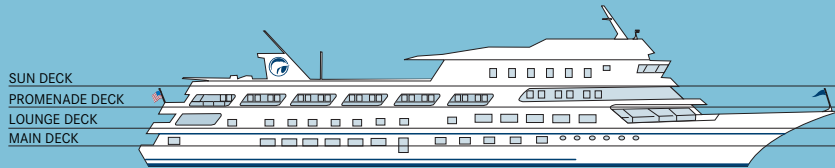

Meet the Fleet: Spirit of Yorktown

She's Roomy and Relaxing

Spirit of Yorktown

OUR BIGGEST SMALL SHIP
Measuring 257 feet long, 43 feet wide, and with a draft of just eight feet, the *Spirit of Yorktown* offers unique itineraries only U.S. flagged ships can do.

A platform allows guests to swim right off the side of the ship. Dine in casual, intimate, open-seating comfort while never missing the scenery through large picture windows. Exceptional American cuisine is healthful and nutritious, influenced by regional culinary traditions and prepared freshly to order. An onboard naturalist and historian explain and recap each day's events in informal talks.

DELUXE

Deluxe staterooms feature two twin beds, in-room controlled air conditioning, writing desk, radio, locking drawer, hairdryer and one or two picture windows. Cabins 27, 28, 59 and 60 can accommodate triples.

radio, locking drawer, hairdryer and one or two picture windows. Cabins 27, 28, 59 and 60 can accommodate triples.

CATEGORY AA

AA staterooms feature two twin beds, in-room controlled air conditioning, writing desk, radio, locking drawer, hairdryer and picture window.

CATEGORY AAA

AAA staterooms feature two twin beds, in-room controlled air conditioning, writing desk, radio, locking drawer, hairdryer and picture window or portholes. Cabins 24, 25, 26, 33, 34, 35 and 36 can accommodate triples.

CATEGORY A

Staterooms feature two twin beds, in-room controlled air conditioning, radio, locking drawer, hairdryer and portholes.

Deluxe staterooms offer relaxing accommodations, large view windows and a writing desk.

SPIRIT OF YORKTOWN