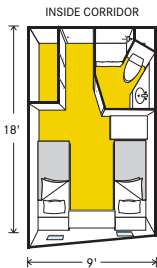

CATEGORY A

Staterooms feature two twin beds, in-room controlled air conditioning, radio, locking drawer, hairdryer and portholes.