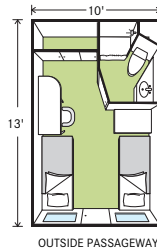

Meet the Fleet: Spirit of Yorktown

She's Roomy and Relaxing

Spirit of Yorktown

OUR BIGGEST SMALL SHIP
Measuring 257 feet long, 43 feet wide, and with a draft of just eight feet, the *Spirit of Yorktown* offers unique itineraries only U.S. flagged ships can do.

DELUXE

Deluxe staterooms feature two twin beds, in-room controlled air conditioning, writing desk, radio, locking drawer, hairdryer and one or two picture windows. Cabins 27, 28, 59 and 60 can accommodate triples.

radio, locking drawer, hairdryer and one or two picture windows. Cabins 27, 28, 59 and 60 can accommodate triples.

CATEGORY AA

AA staterooms feature two twin beds, in-room controlled air conditioning, writing desk, radio, locking drawer, hairdryer and picture window.

CATEGORY AAA

AAA staterooms feature two twin beds, in-room controlled air conditioning, writing desk, radio, locking drawer, hairdryer and picture window or portholes. Cabins 24, 25, 26, 33, 34, 35 and 36 can accommodate triples.